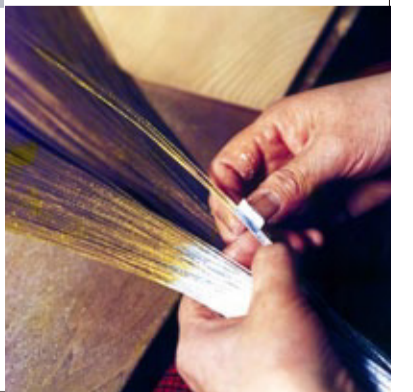

JAPAN *objewelry*

Design NAOKO KATO